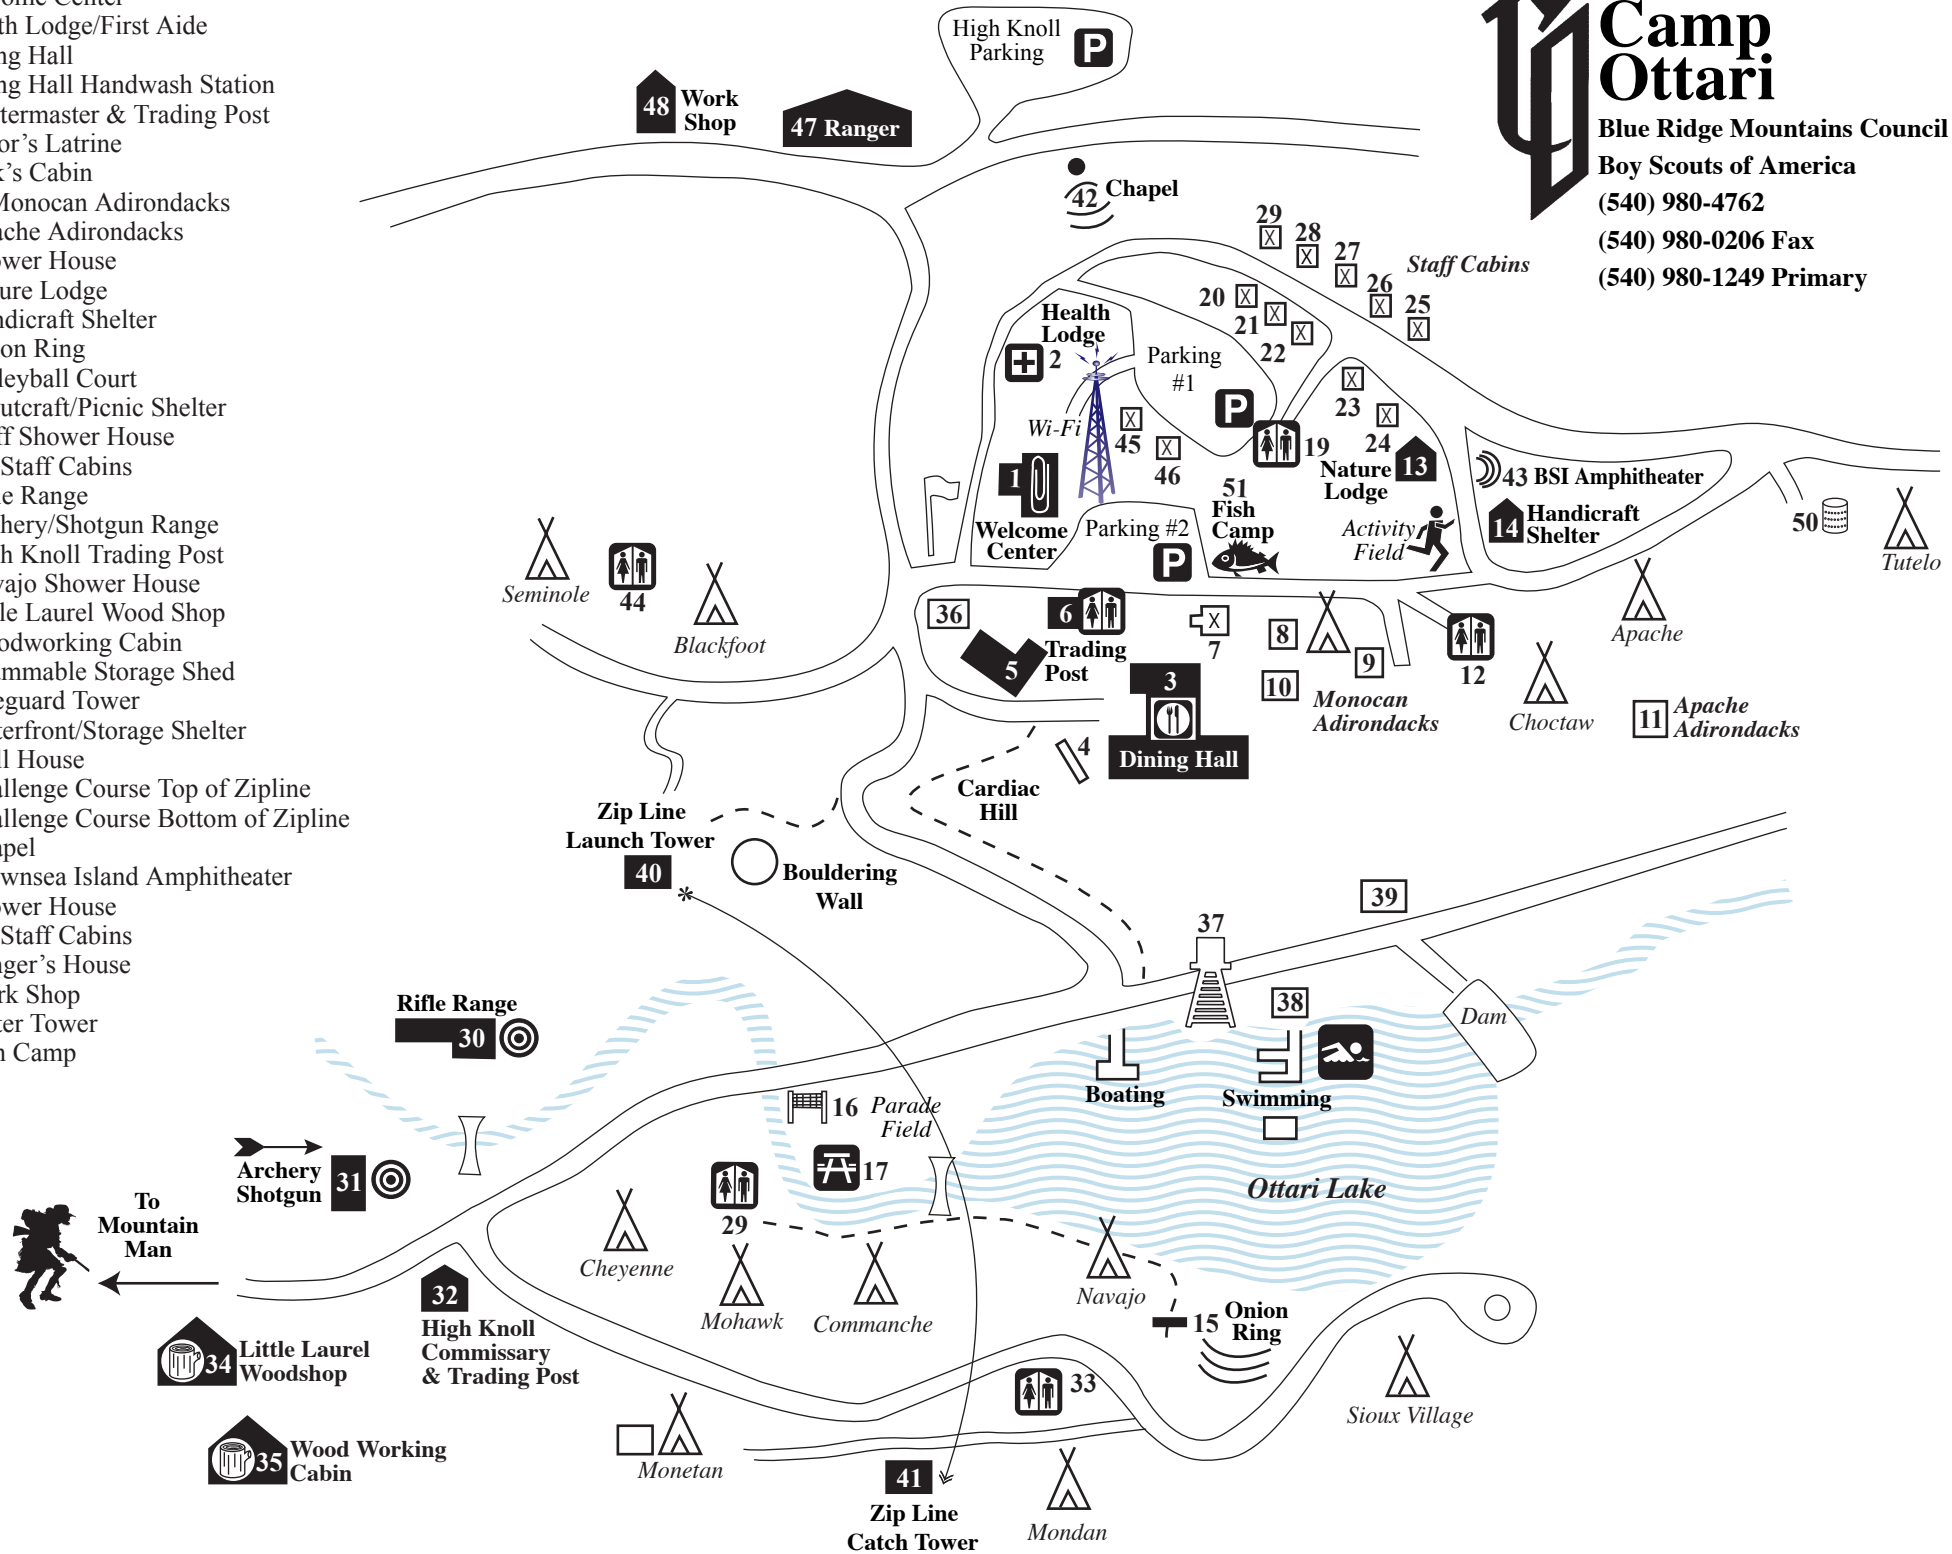

LEGEND

1. Welcome Center
2. Health Lodge/First Aide
3. Dining Hall
4. Dining Hall Handwash Station
5. Quartermaster & Trading Post
6. Visitor's Latrine
7. Cook's Cabin
- 8-10. Monocan Adirondacks
11. Apache Adirondacks
12. Shower House
13. Nature Lodge
14. Handicraft Shelter
15. Onion Ring
16. Volleyball Court
17. Scoutcraft/Picnic Shelter
19. Staff Shower House
- 20-29. Staff Cabins
30. Rifle Range
31. Archery/Shotgun Range
32. High Knoll Trading Post
33. Navajo Shower House
34. Little Laurel Wood Shop
35. Woodworking Cabin
36. Flammable Storage Shed
37. Lifeguard Tower
38. Waterfront/Storage Shelter
39. Well House
40. Challenge Course Top of Zipline
41. Challenge Course Bottom of Zipline
42. Chapel
43. Brownsea Island Amphitheater
44. Shower House
- 45-46. Staff Cabins
47. Ranger's House
48. Work Shop
50. Water Tower
51. Fish Camp

Camp Ottari

Blue Ridge Mountains Council
Boy Scouts of America
 (540) 980-4762
 (540) 980-0206 Fax
 (540) 980-1249 Primary

34 Little Laurel Woodshop

35 Wood Working Cabin

32 High Knoll Commissary & Trading Post

41 Zip Line Catch Tower